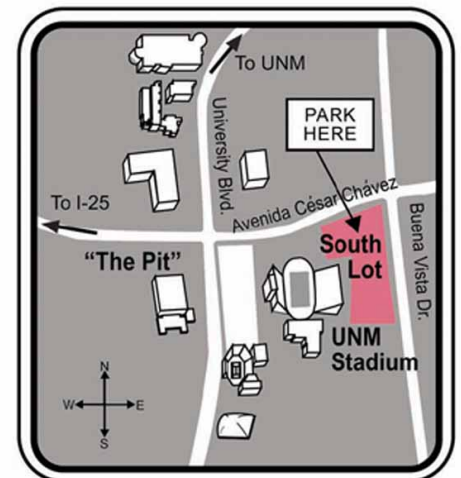

# **PARKING PASS**

**The Banana Slug String**

**Band  
Thursday, March 8, 2012  
12:15 pm**

**UNM South Parking Lot  
East of the Football Stadium  
on César Chávez Blvd.**

**PLEASE PLACE ON THE DASHBOARD!**