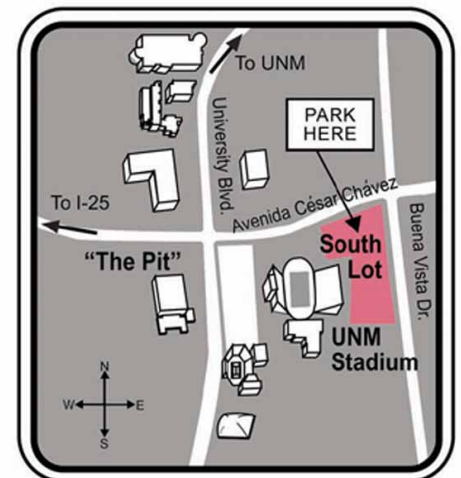

# **PARKING PASS**

**Sylvester and the Magic**

**Pebble**

**Tuesday, February 14, 2012**

**12:15 pm**

**UNM South Parking Lot**  
East of the Football Stadium  
on César Chávez Blvd.

**PLEASE PLACE ON THE DASHBOARD!**